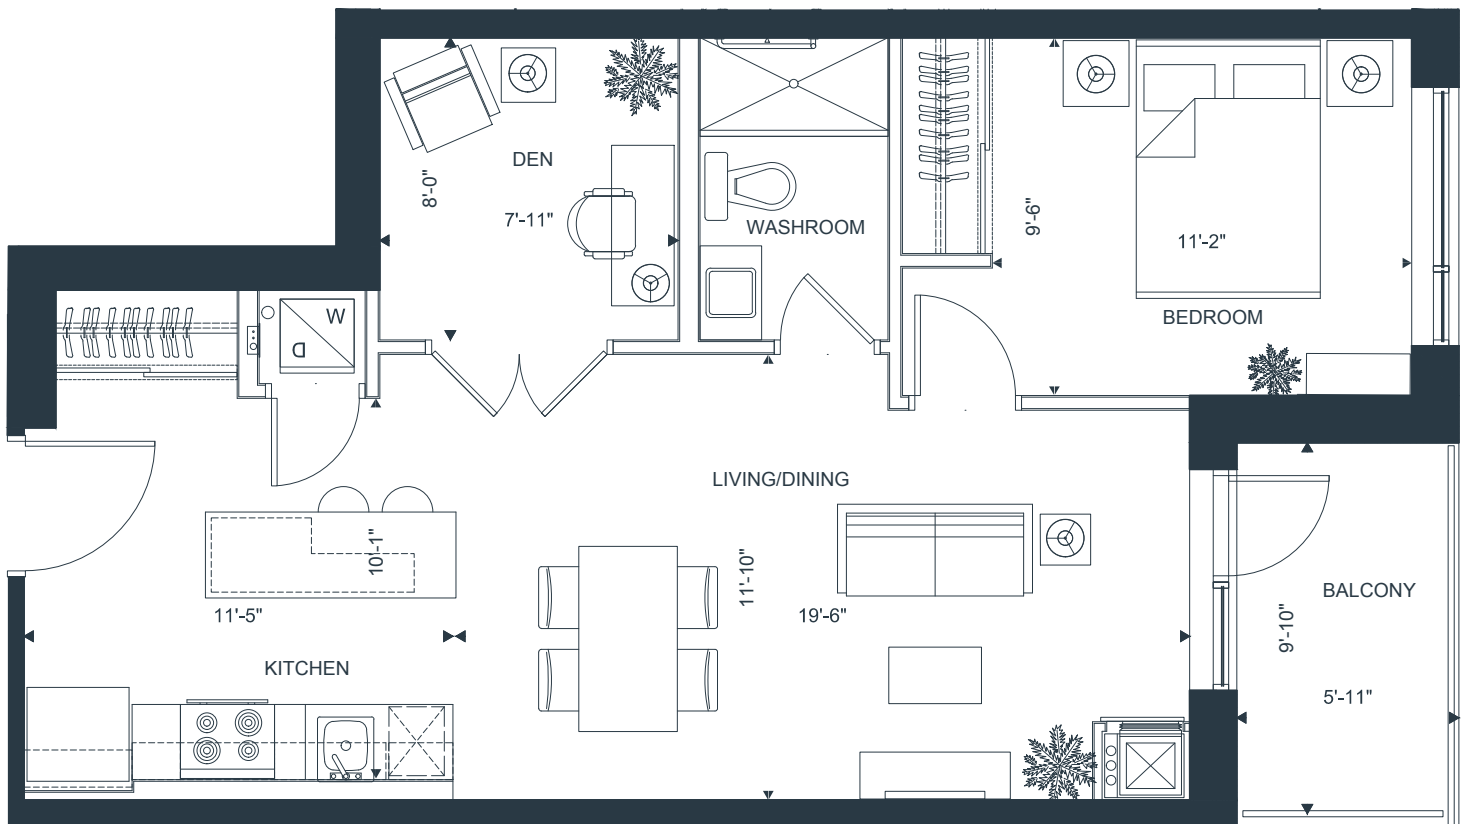

THE YARROW FLOORPLAN

THE
PIER

AT CANOE BAY

700 SQ. FT. + 60 SQ. FT. BALCONY

1 BEDROOM | 1 BATHROOM | DEN

CANOE BAY

E. & O.E.

CANOE BAY.CA | 613 805 7220

FLOORPLATES

THE YARROW

700 SQ. FT. + 60 SQ. FT. BALCONY

1 BEDROOM | 1 BATHROOM | DEN

LEVEL 2

LEVEL 3-6

CANOE BAY