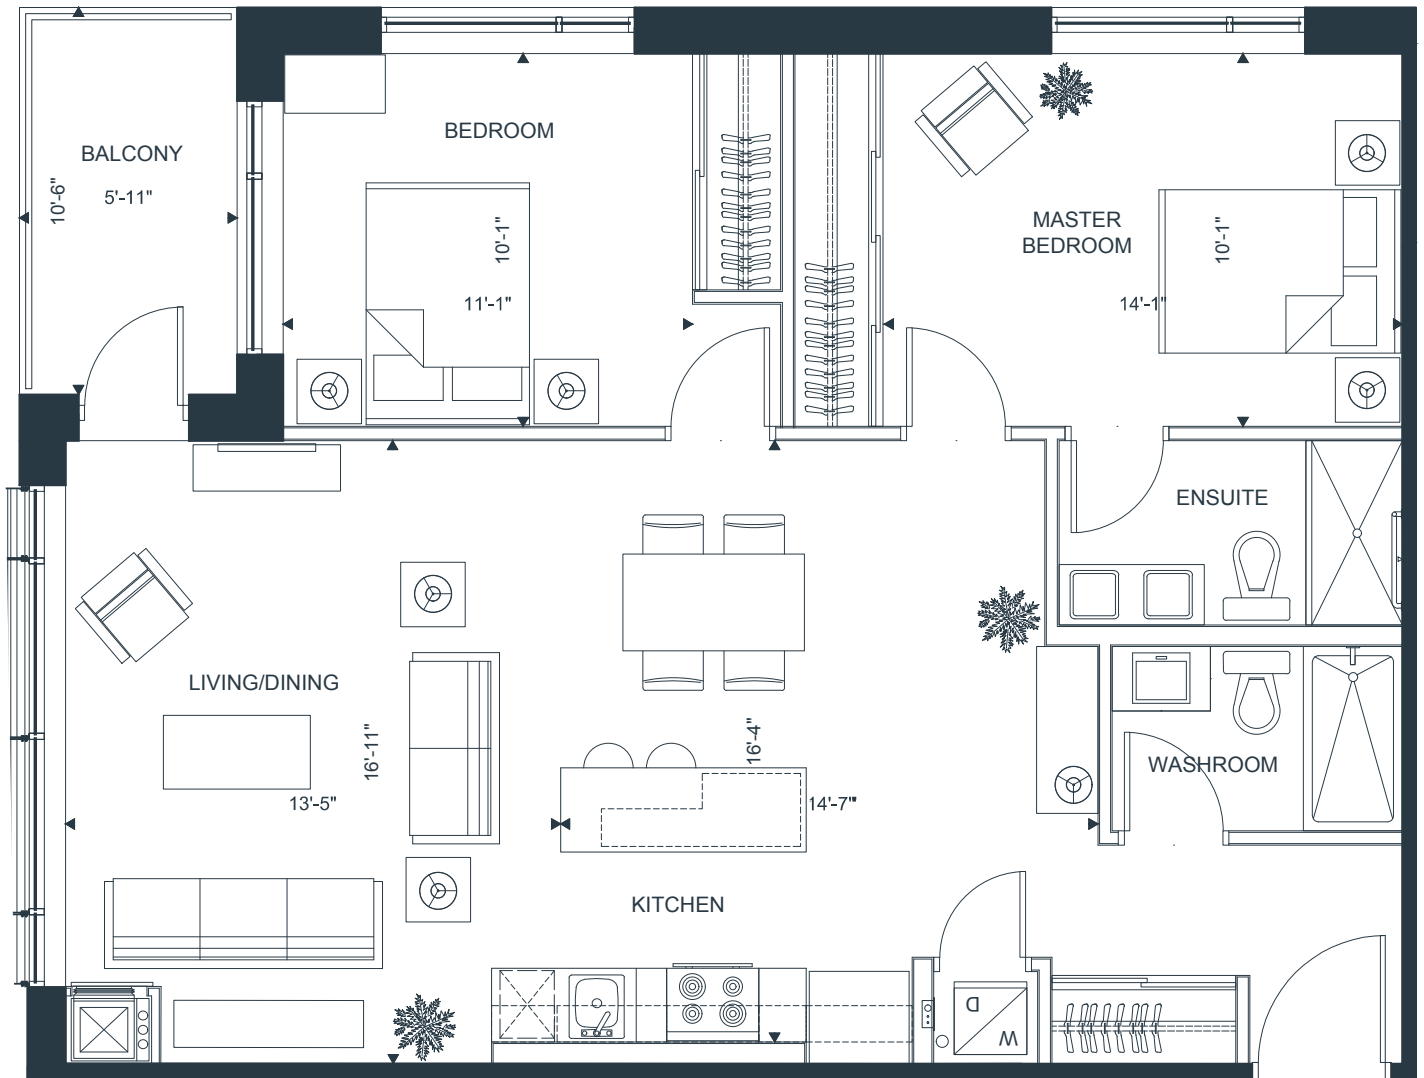

THE STATEROOM FLOORPLAN

THE PIER

AT CANOE BAY

1045 SQ. FT. + 60 SQ. FT. BALCONY

2 BEDROOMS | 2 BATHROOMS

CANOE BAY

FLOORPLATES

THE STATEROOM

1045 SQ. FT. + 60 SQ. FT. BALCONY

2 BEDROOMS | 2 BATHROOMS

LEVEL 1

LEVEL 2

LEVEL 3-6

CANOE BAY