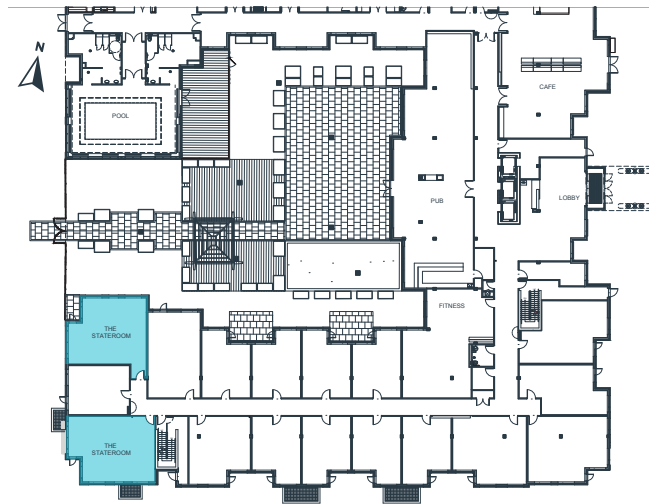

THE STATEROOM FLOORPLAN

THE PIER

AT CANOE BAY

1045 SQ. FT. + 60 SQ. FT. BALCONY

2 BEDROOMS | 2 BATHROOMS

CANOE BAY

FLOORPLATES

THE STATEROOM

1045 SQ. FT. + 60 SQ. FT. BALCONY

2 BEDROOMS | 2 BATHROOMS

LEVEL 1

LEVEL 2

LEVEL 3-6

CANOE BAY