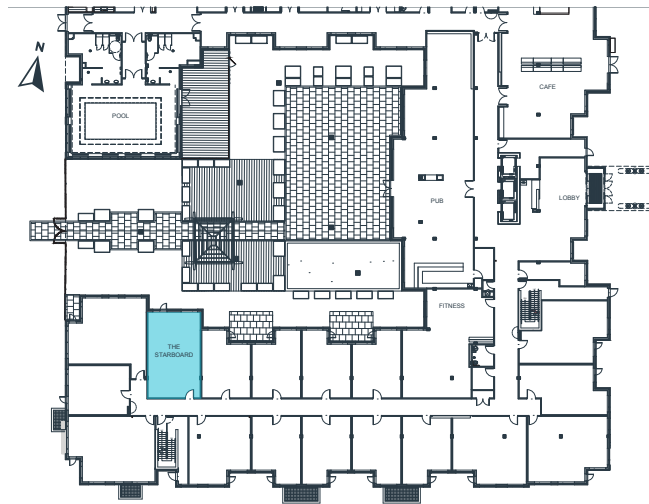

THE STARBOARD FLOORPLAN

860 SQ. FT. + 75 SQ. FT. BALCONY

1 BEDROOM | 2 BATHROOMS | DEN

CANOE BAY

FLOORPLATES

THE STARBOARD

860 SQ. FT. + 75 SQ. FT. BALCONY

1 BEDROOM | 2 BATHROOMS | DEN

LEVEL 1

LEVEL 2

LEVEL 3-6

CANOE BAY