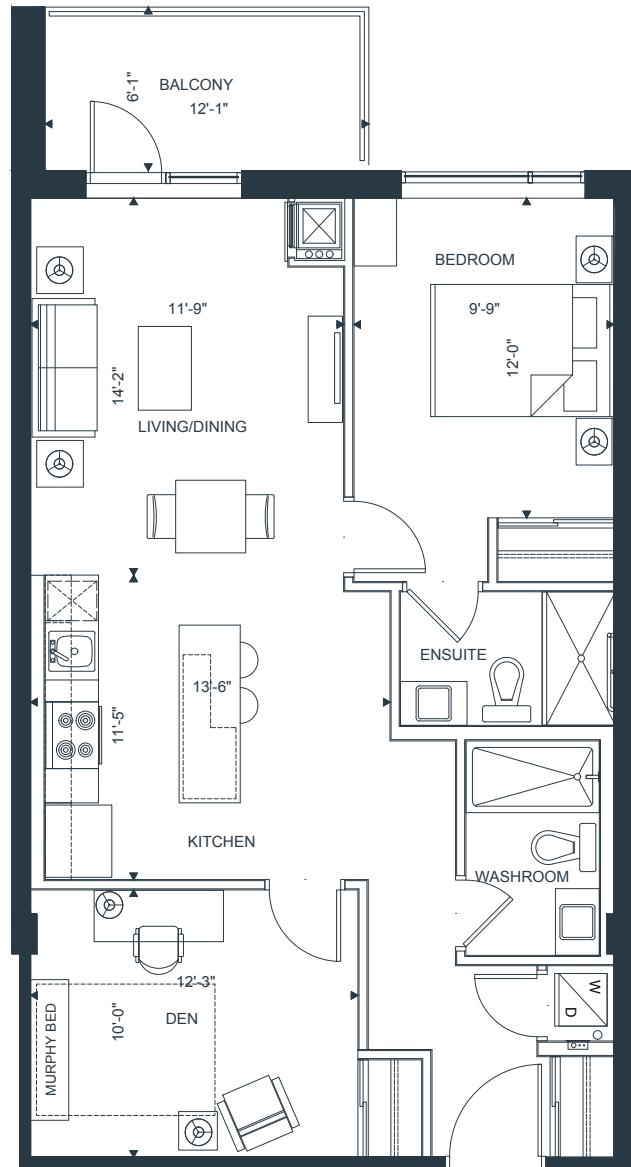

THE STARBOARD FLOORPLAN

860 SQ. FT. + 75 SQ. FT. BALCONY

1 BEDROOM | 2 BATHROOMS | DEN

CANOE BAY

FLOORPLATES

THE STARBOARD

860 SQ. FT. + 75 SQ. FT. BALCONY

1 BEDROOM | 2 BATHROOMS | DEN

LEVEL 1

LEVEL 2

LEVEL 3-6

CANOE BAY