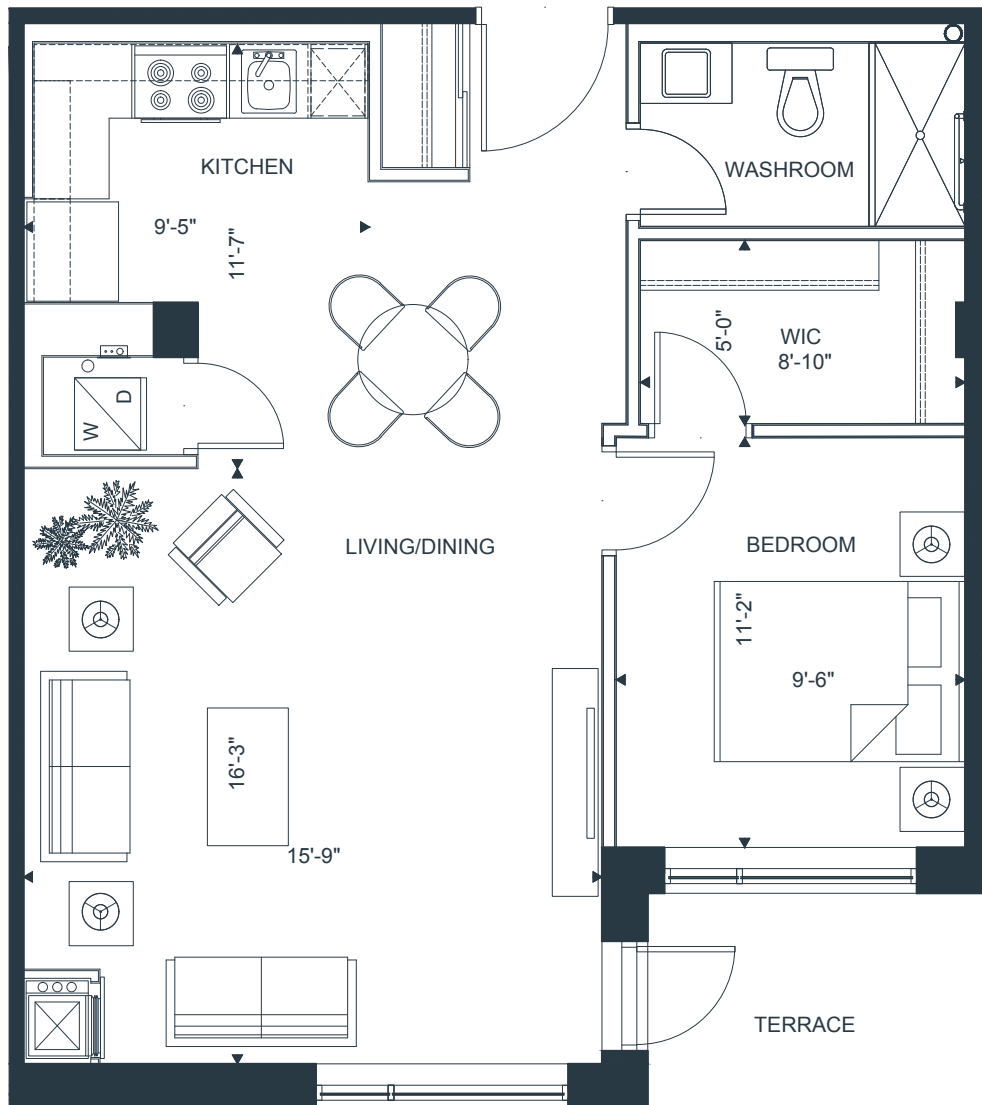

THE RIDEAU FLOORPLAN

THE PIER

AT CANOE BAY

735 SQ. FT. + 52 SQ. FT. TERRACE

1 BEDROOM | 1 BATHROOM

CANOE BAY

FLOORPLATES

THE RIDEAU

735 SQ. FT. + 52 SQ. FT. TERRACE

1 BEDROOM | 1 BATHROOM

LEVEL 1

CANOE BAY