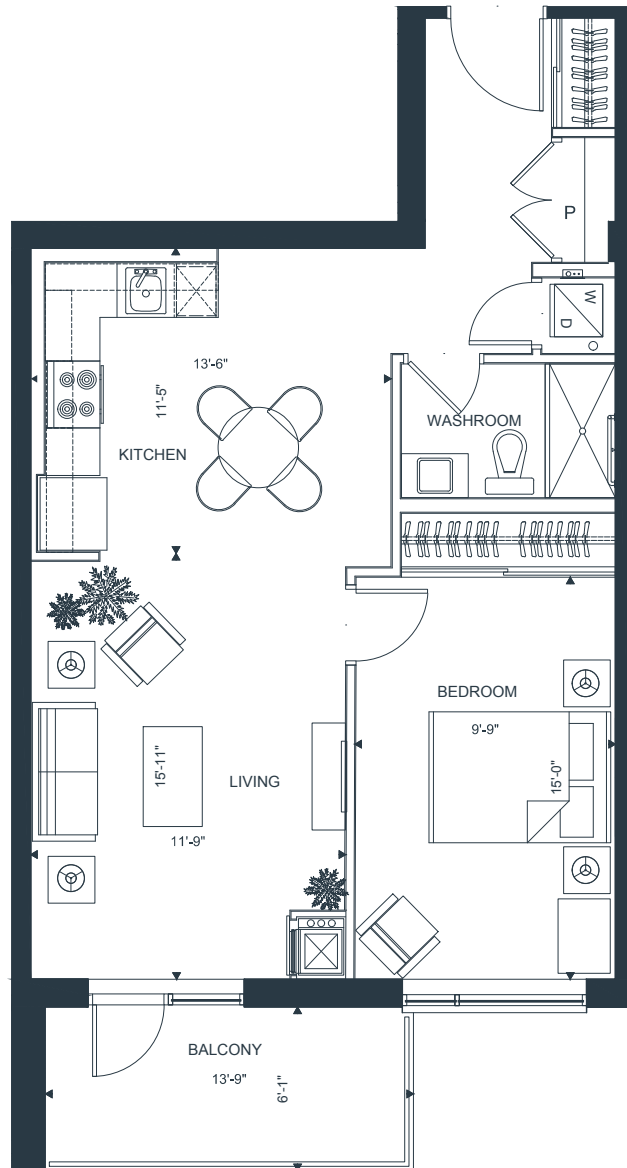

# THE PORTSIDE FLOORPLAN

740 SQ. FT. + 75 SQ. FT. BALCONY

1 BEDROOM | 1 BATHROOM

CANOE BAY

# FLOORPLATES

## THE PORTSIDE

740 SQ. FT. + 75 SQ. FT. BALCONY

1 BEDROOM | 1 BATHROOM

LEVEL 2

LEVEL 3-6

CANOE BAY