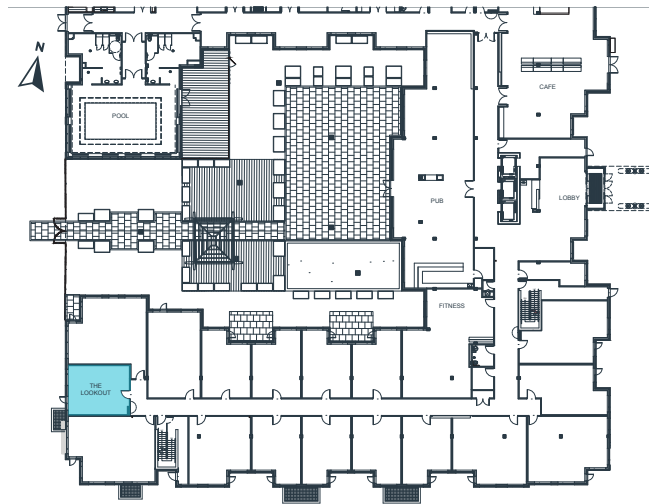

THE LOOKOUT FLOORPLAN

575 SQ. FT. + 130 SQ. FT. BALCONY

1 BEDROOM | 1 BATHROOM

CANOE BAY

FLOORPLATES

THE LOOKOUT

575 SQ. FT. + 130 SQ. FT. BALCONY

1 BEDROOM | 1 BATHROOM

LEVEL 1

LEVEL 2

LEVEL 3-6

CANOE BAY