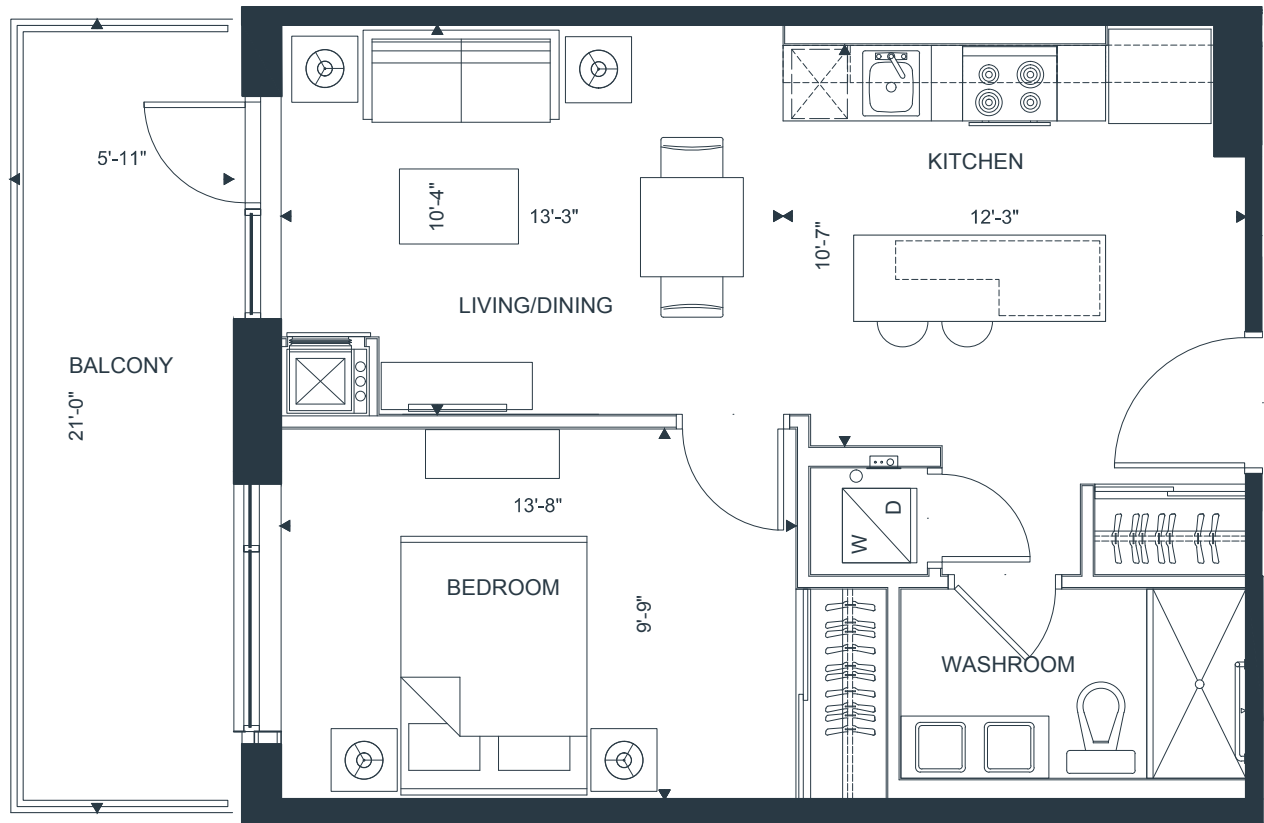

THE LOOKOUT FLOORPLAN

575 SQ. FT. + 130 SQ. FT. BALCONY

1 BEDROOM | 1 BATHROOM

CANOE BAY

FLOORPLATES

THE LOOKOUT

575 SQ. FT. + 130 SQ. FT. BALCONY

1 BEDROOM | 1 BATHROOM

LEVEL 1

LEVEL 2

LEVEL 3-6

CANOE BAY