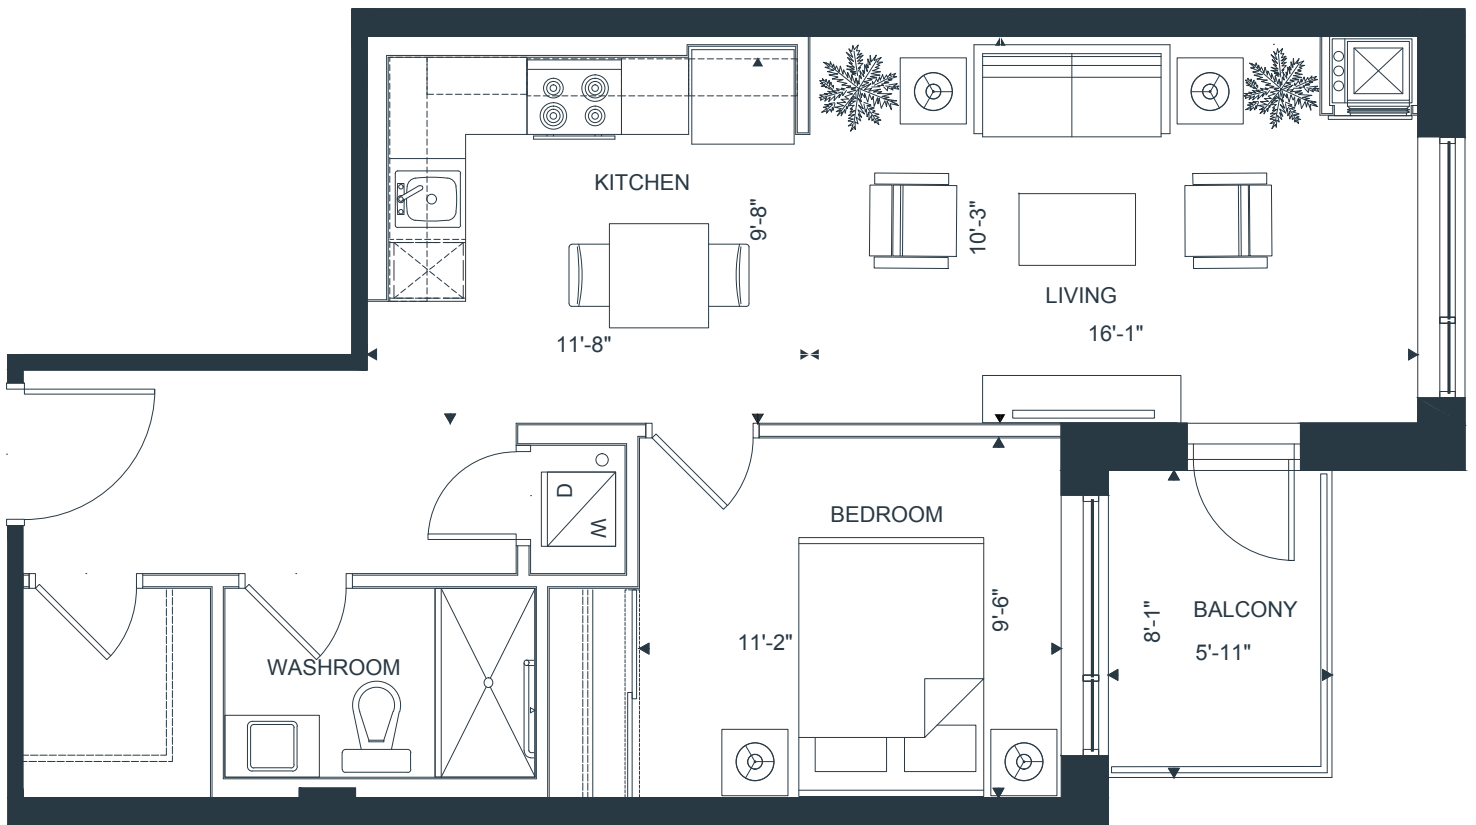

THE LAGUNA FLOORPLAN

600 SQ. FT. + 50 SQ. FT. BALCONY

1 BEDROOM | 1 BATHROOM

CANOE BAY

FLOORPLATES

THE LAGUNA

600 SQ. FT. + 50 SQ. FT. BALCONY

1 BEDROOM | 1 BATHROOM

LEVEL 2

LEVEL 3-6

CANOE BAY