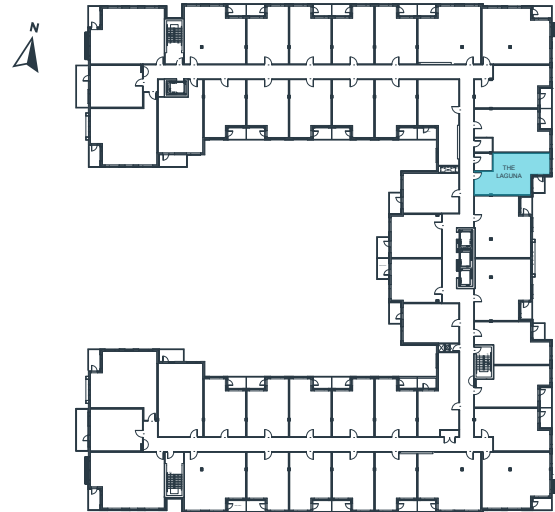

THE LAGUNA FLOORPLAN

600 SQ. FT. + 50 SQ. FT. BALCONY

1 BEDROOM | 1 BATHROOM

CANOE BAY

FLOORPLATES

THE LAGUNA

600 SQ. FT. + 50 SQ. FT. BALCONY

1 BEDROOM | 1 BATHROOM

LEVEL 2

LEVEL 3-6

CANOE BAY