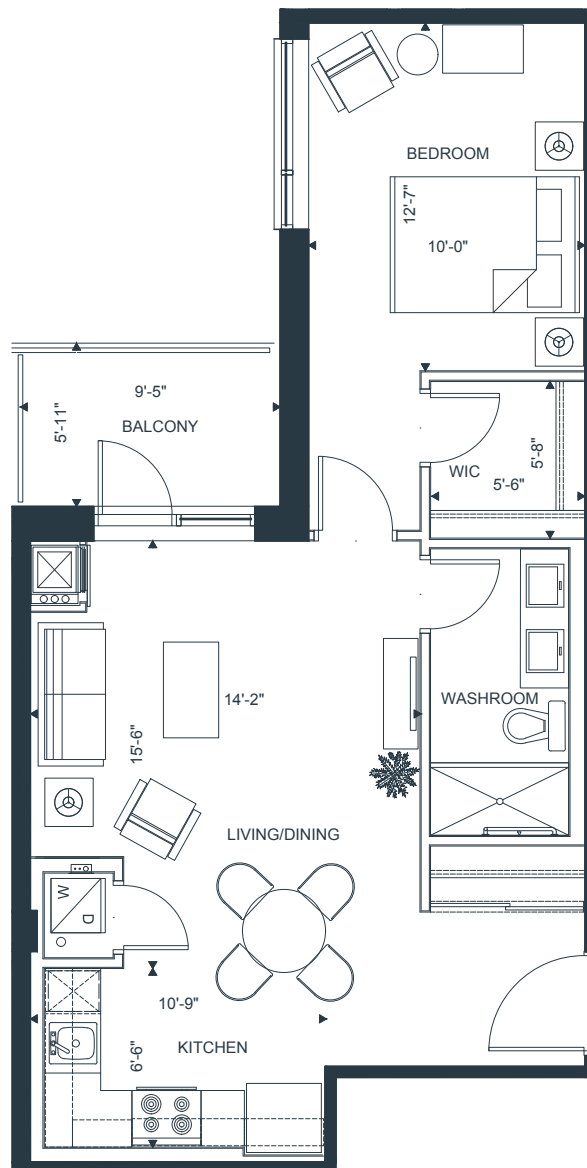

THE INLET FLOORPLAN

675 SQ. FT. + 55 SQ. FT. BALCONY

1 BEDROOM | 1 BATHROOM

CANOE BAY

FLOORPLATES

THE INLET

675 SQ. FT. + 55 SQ. FT. BALCONY

1 BEDROOM | 1 BATHROOM

LEVEL 2

LEVEL 3-6

CANOE BAY