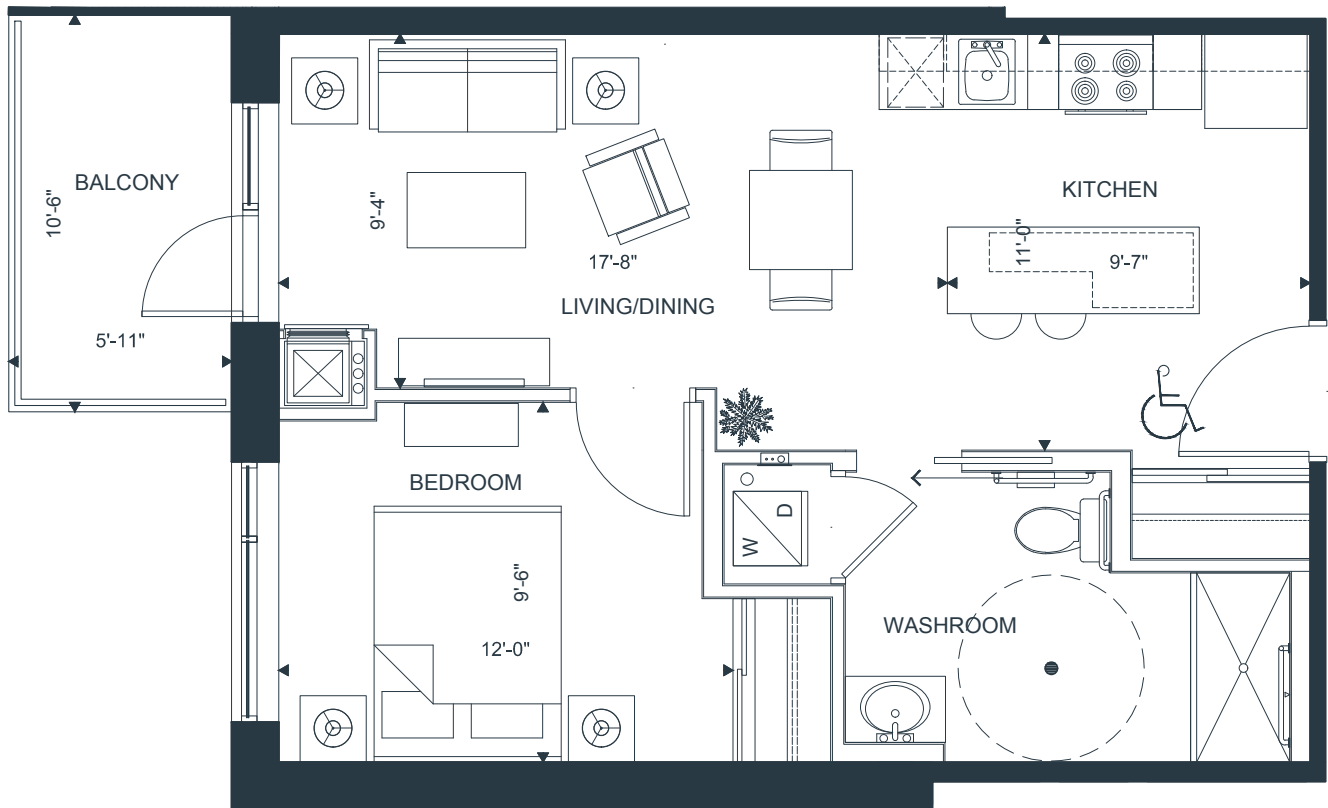

# THE HARBOUR FLOORPLAN

THE  
PIER

AT CANOE BAY

615 SQ. FT. + 60 SQ. FT. BALCONY

1 BEDROOM | 1 BATHROOM

CANOE BAY

# FLOORPLATES

## THE HARBOUR

615 SQ. FT. + 60 SQ. FT. BALCONY

1 BEDROOM | 1 BATHROOM

LEVEL 2

LEVEL 3-6

CANOE BAY