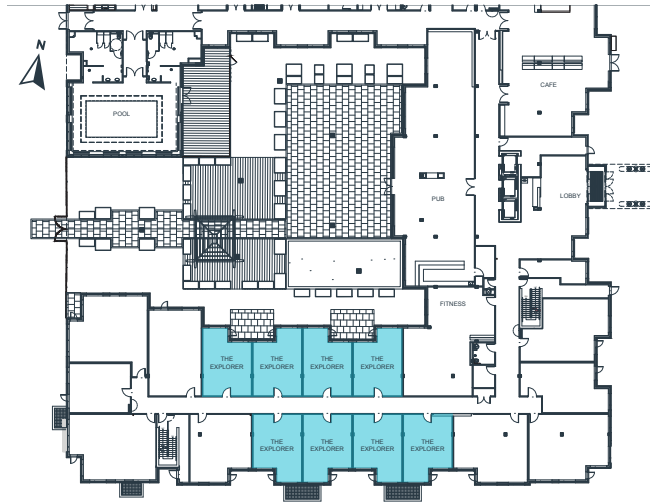

FLOORPLATES

THE EXPLORER

577 SQ. FT. + 50 SQ. FT. BALCONY

1 BEDROOM | 1 BATHROOM

LEVEL 1