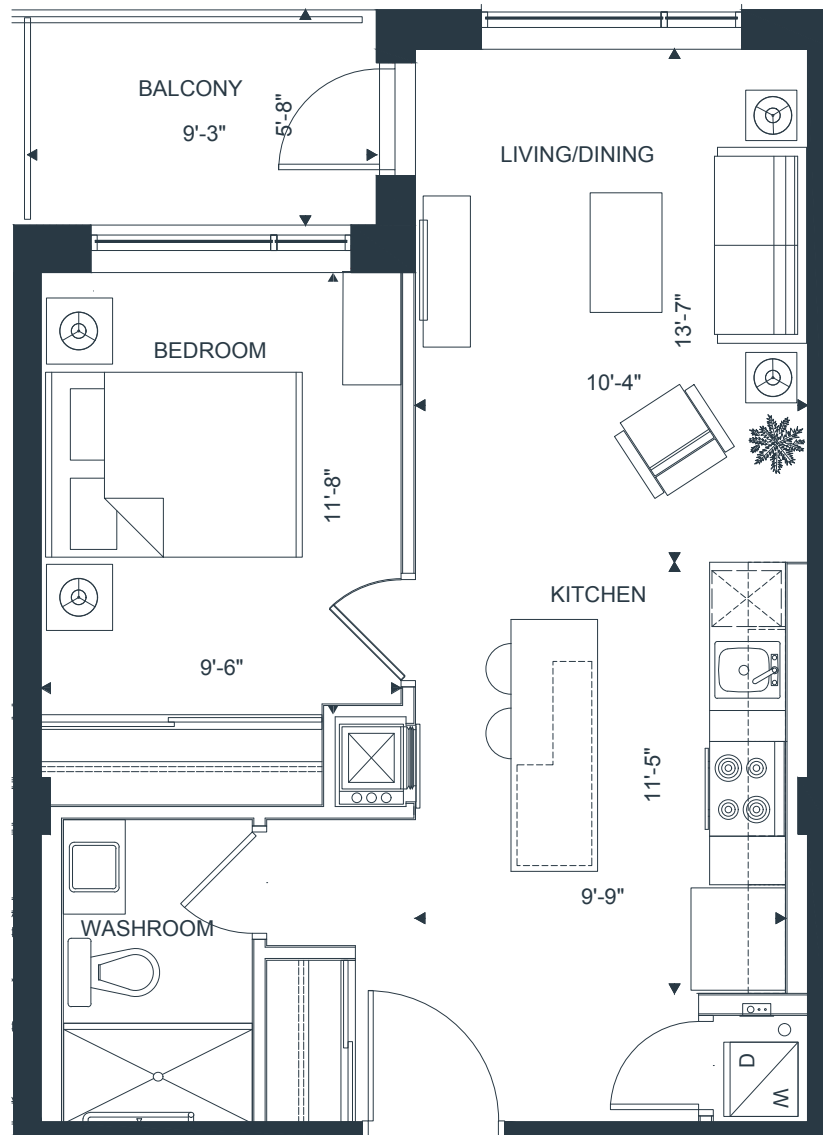

# THE EXPLORER FLOORPLAN

AT CANOE BAY

577 SQ. FT. + 50 SQ. FT. BALCONY

1 BEDROOM | 1 BATHROOM

CANOE BAY

# FLOORPLATES

## THE EXPLORER

577 SQ. FT. + 50 SQ. FT. BALCONY

1 BEDROOM | 1 BATHROOM

### LEVEL 1