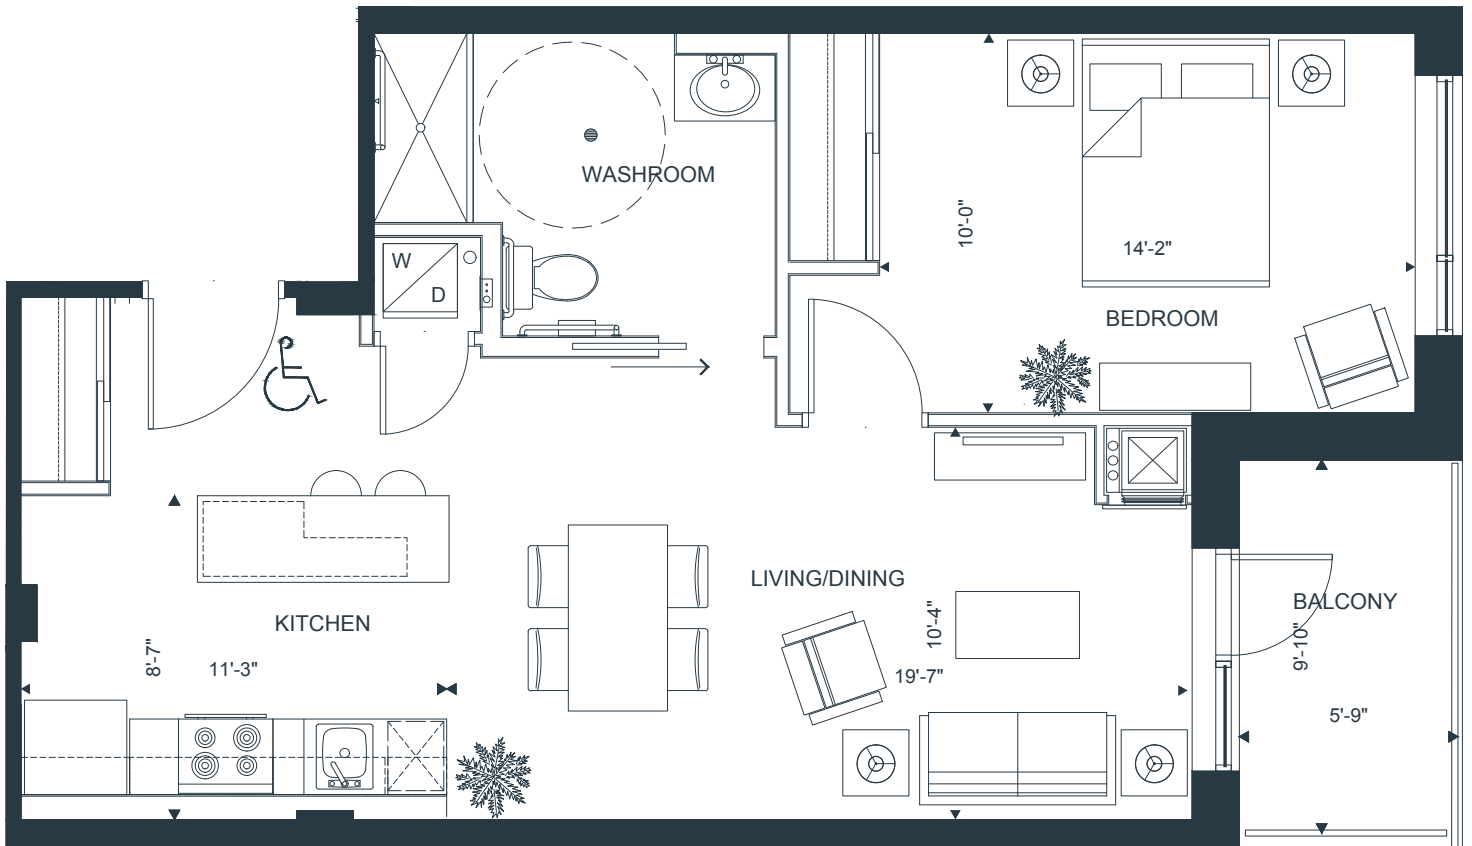

THE EDDY FLOORPLAN

THE PIER

AT CANOE BAY

700 SQ. FT. + 60 SQ. FT. BALCONY

1 BEDROOM | 1 BATHROOM

CANOE BAY

E. & O.E.

CANOE BAY.CA | 613 805 7220

FLOORPLATES

THE EDDY

700 SQ. FT. + 60 SQ. FT. BALCONY

1 BEDROOM | 1 BATHROOM

LEVEL 1

LEVEL 2

LEVEL 3-6

CANOE BAY