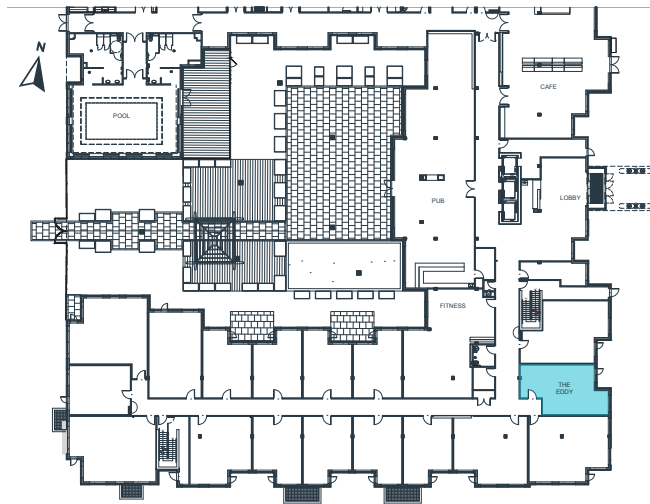

THE EDDY FLOORPLAN

THE PIER

AT CANOE BAY

700 SQ. FT. + 60 SQ. FT. BALCONY

1 BEDROOM | 1 BATHROOM

CANOE BAY

E. & O.E.

CANOE BAY.CA | 613 805 7220

FLOORPLATES

THE EDDY

700 SQ. FT. + 60 SQ. FT. BALCONY

1 BEDROOM | 1 BATHROOM

LEVEL 1

LEVEL 2

LEVEL 3-6

CANOE BAY