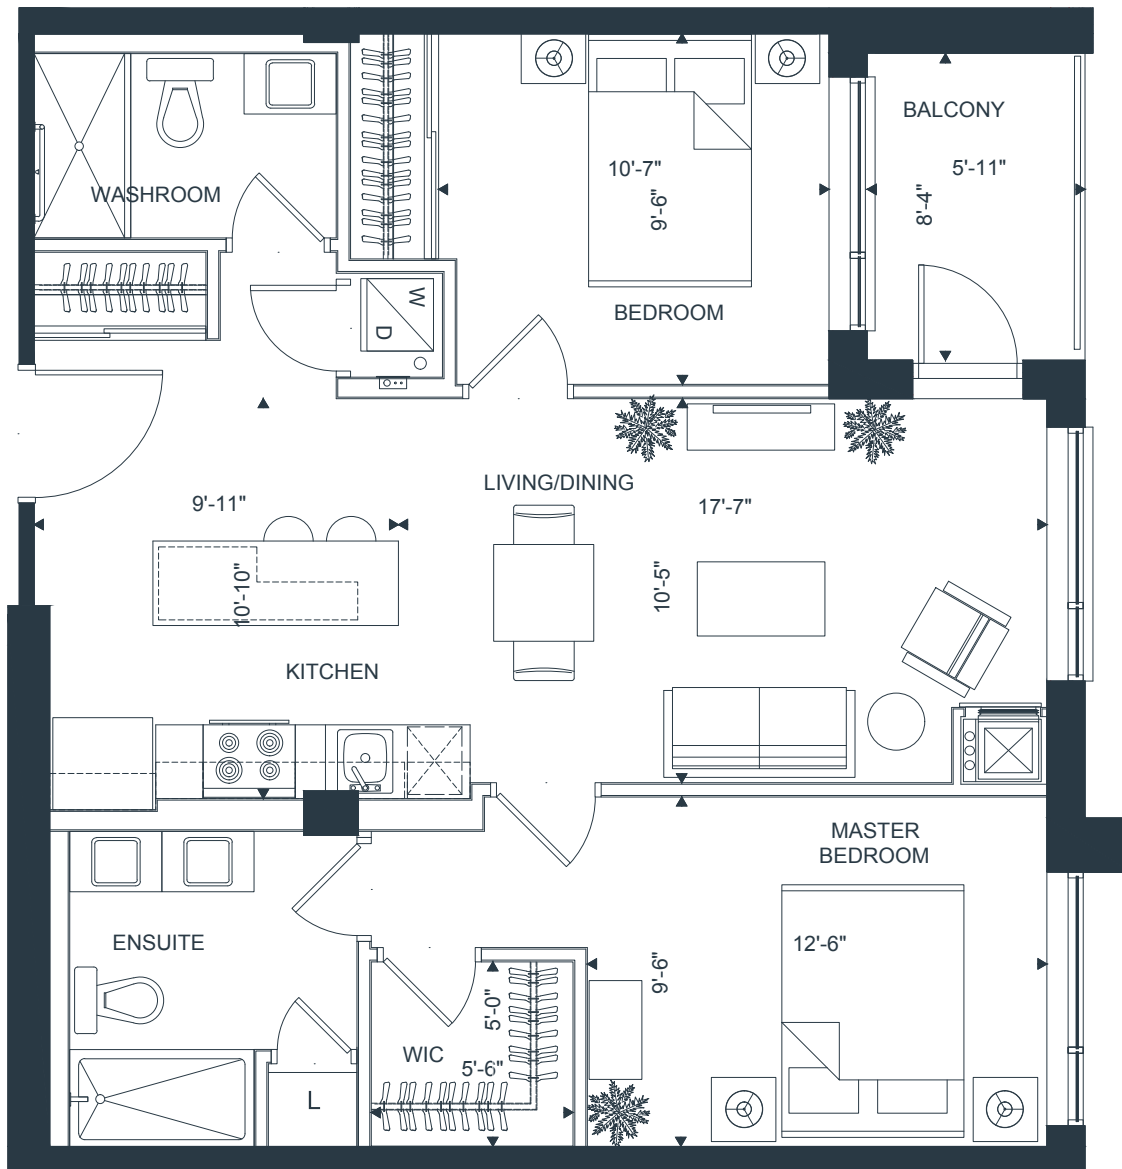

THE DELTA FLOORPLAN

THE PIER

AT CANOE BAY

855 SQ. FT. + 50 SQ. FT. BALCONY

2 BEDROOMS | 2 BATHROOMS

CANOE BAY

FLOORPLATES

THE DELTA

855 SQ. FT. + 50 SQ. FT. BALCONY

2 BEDROOMS | 2 BATHROOMS

LEVEL 2

LEVEL 3-6

CANOE BAY