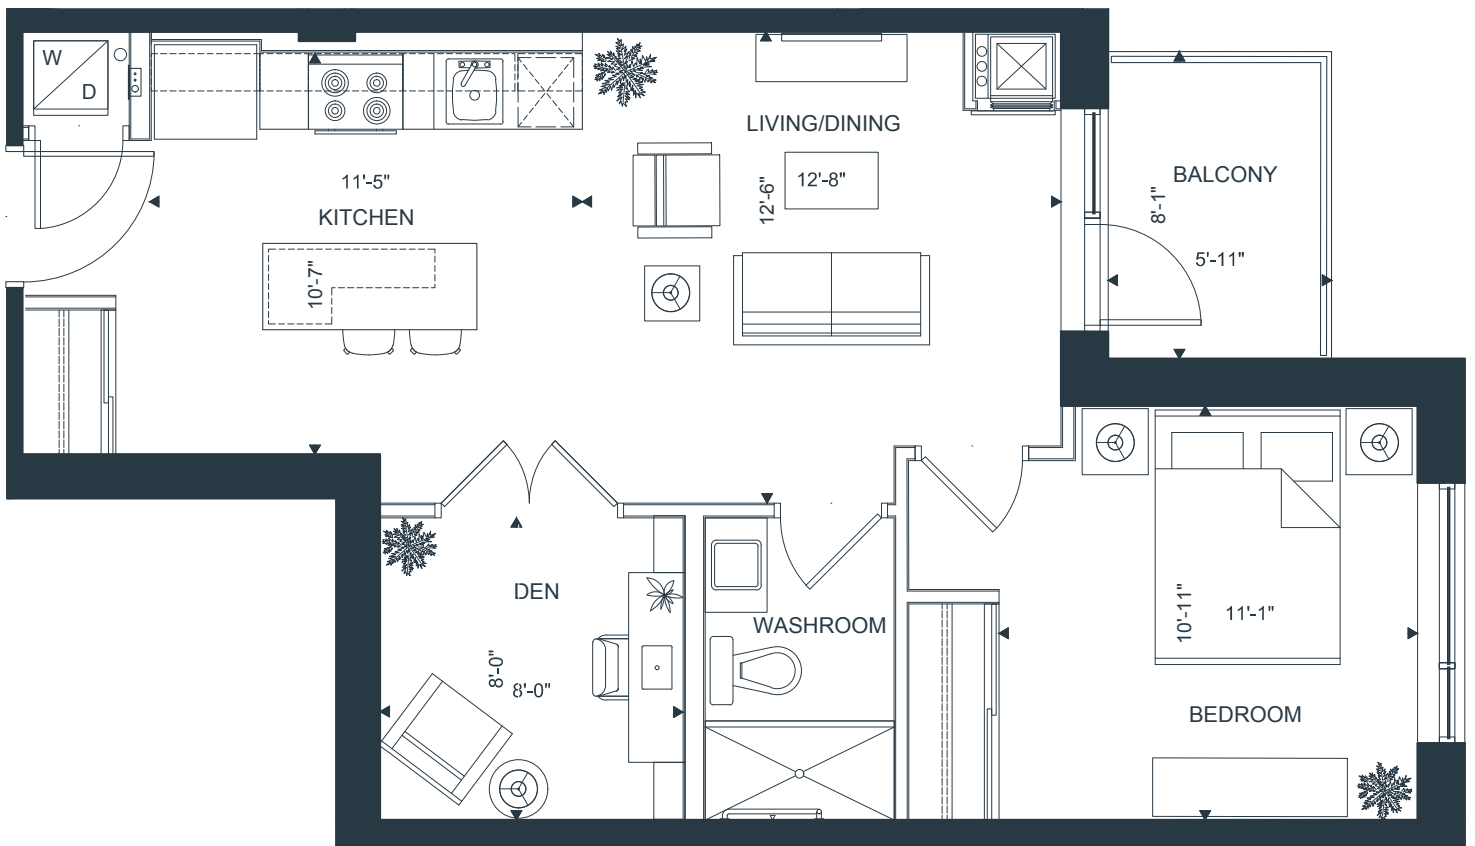

THE BROOK FLOORPLAN

THE
PIER

AT CANOE BAY

600 SQ. FT. + 50 SQ. FT. BALCONY

1 BEDROOM | 1 BATHROOM | DEN

CANOE BAY

E. & O.E.

CANOE BAY.CA | 613 805 7220

FLOORPLATES

THE BROOK

600 SQ. FT. + 50 SQ. FT. BALCONY

1 BEDROOM | 1 BATHROOM | DEN

LEVEL 2

LEVEL 3-6

CANOE BAY