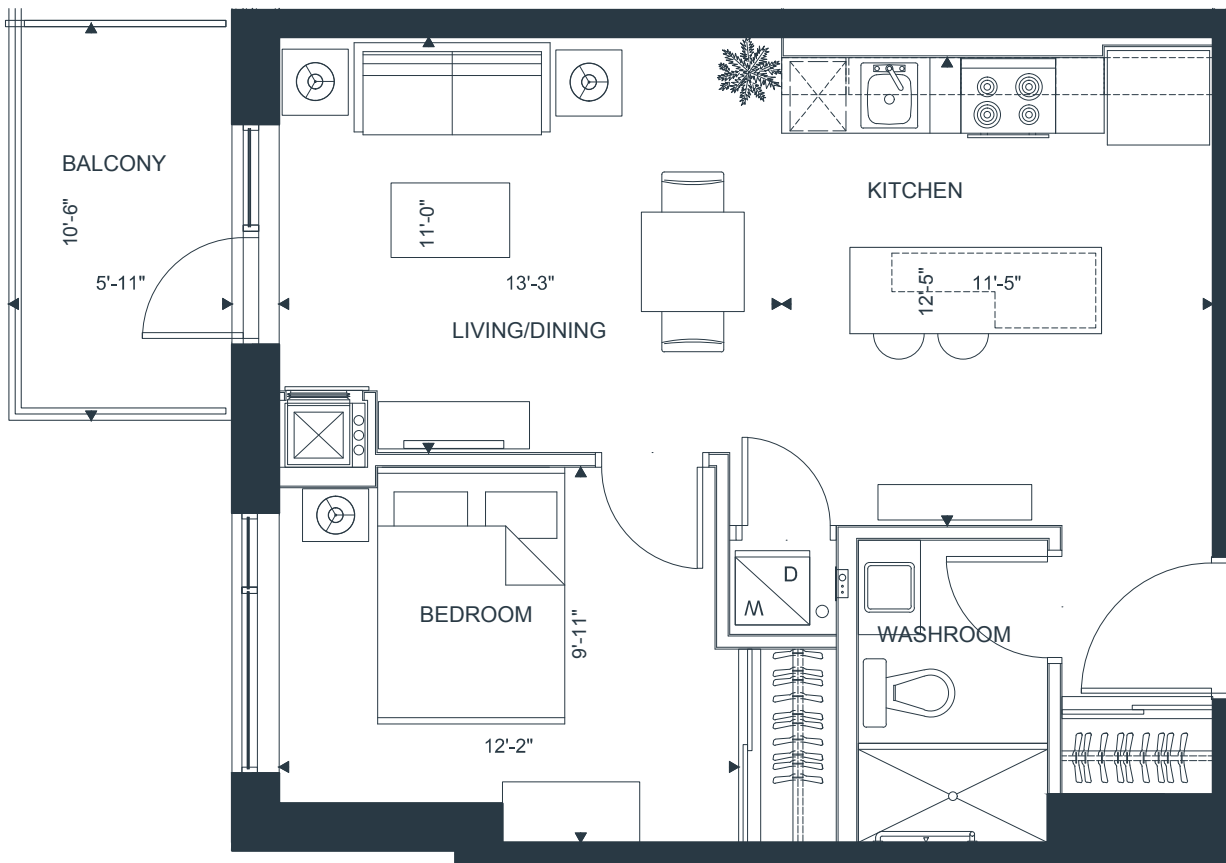

# THE BEACON FLOORPLAN

553 SQ. FT. + 60 SQ. FT. BALCONY

1 BEDROOM | 1 BATHROOM

CANOE BAY

# FLOORPLATES

## THE BEACON

553 SQ. FT. + 60 SQ. FT. BALCONY

1 BEDROOM | 1 BATHROOM

LEVEL 2

LEVEL 3-6

CANOE BAY