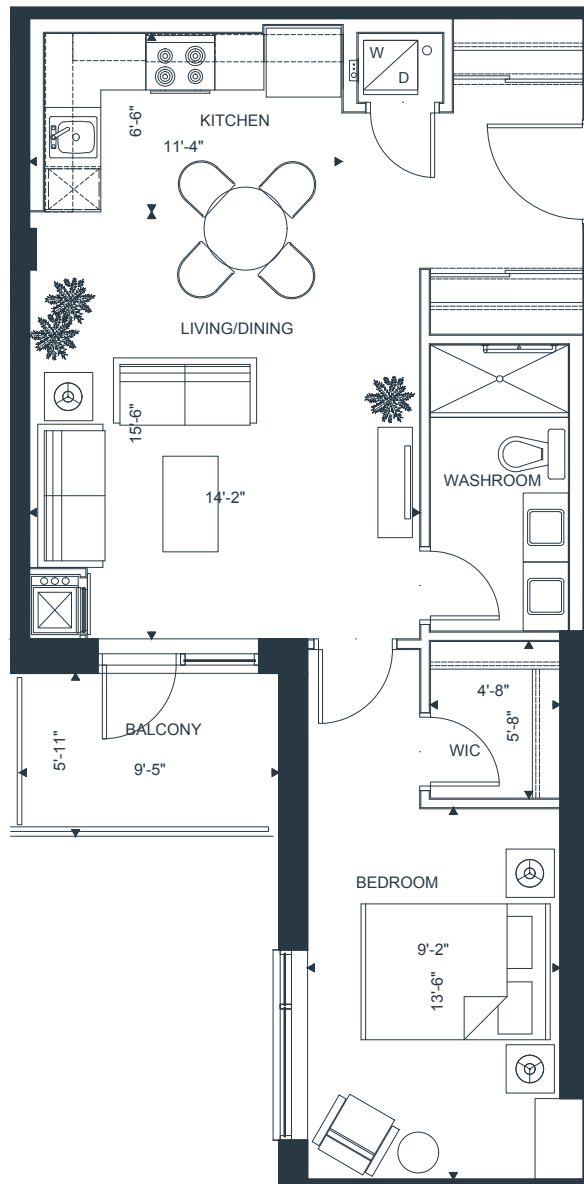

# THE BAYSIDE FLOORPLAN

705 SQ. FT. + 55 SQ. FT. BALCONY

1 BEDROOM | 1 BATHROOM

CANOE BAY

# FLOORPLATES

## THE BAYSIDE

705 SQ. FT. + 55 SQ. FT. BALCONY

1 BEDROOM | 1 BATHROOM

LEVEL 2

LEVEL 3-6

CANOE BAY