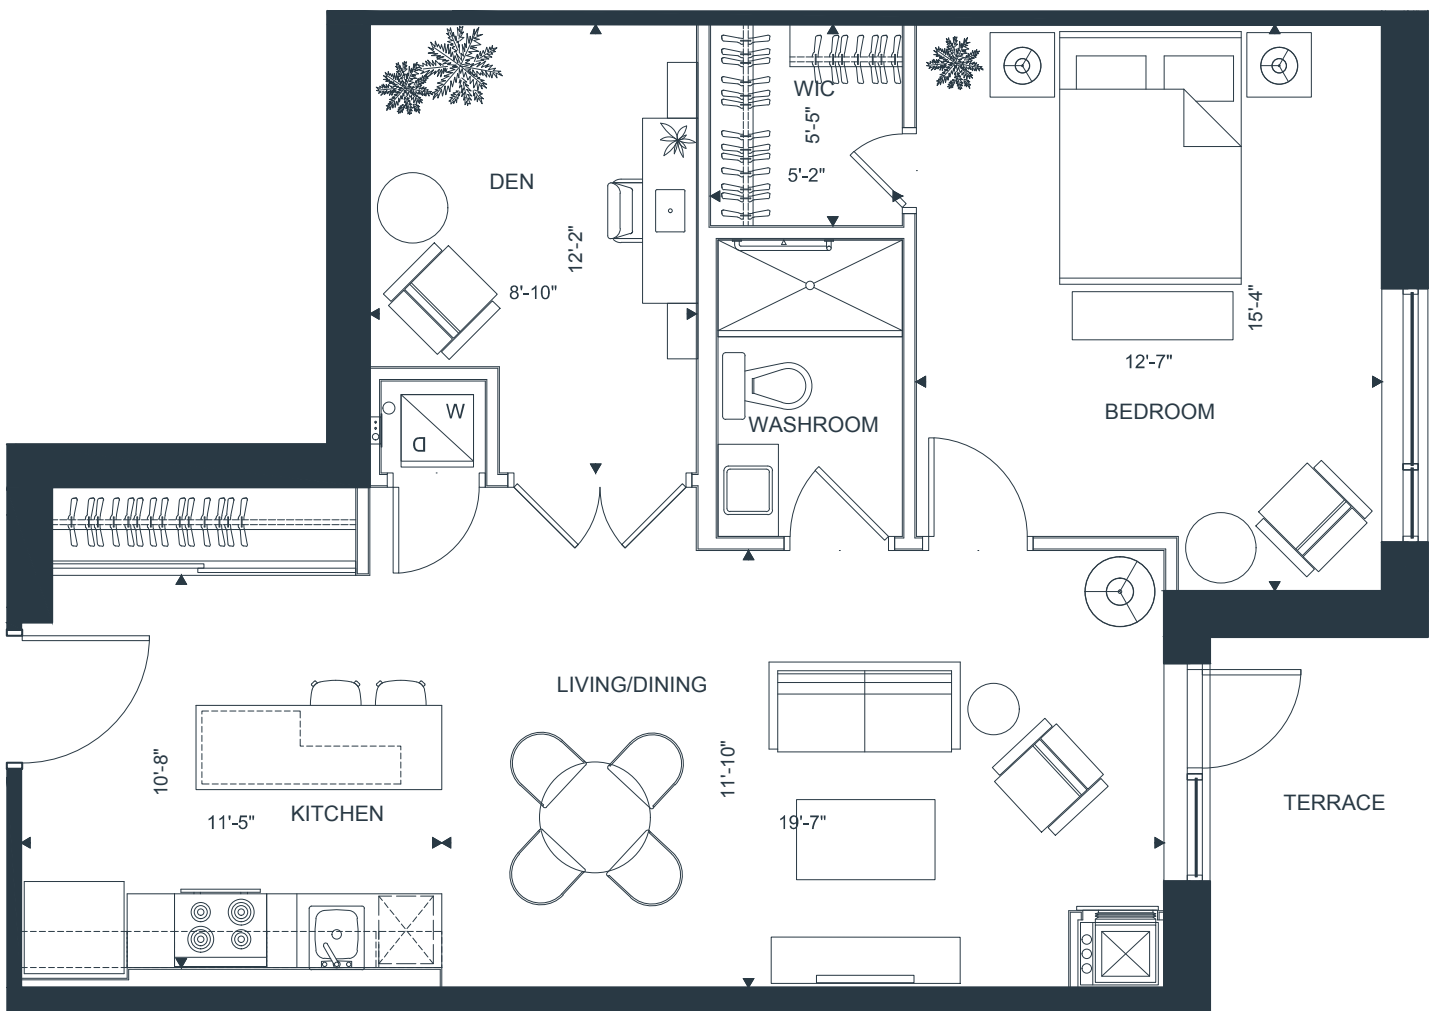

THE ANCHOR FLOORPLAN

THE PIER

AT CANOE BAY

875 SQ. FT. + 58 SQ. FT. TERRACE

1 BEDROOM | 1 BATHROOM | DEN

CANOE BAY

E. & O.E.

CANOE BAY.CA | 613 805 7220

FLOORPLATES

THE ANCHOR

875 SQ. FT. + 58 SQ. FT. TERRACE

1 BEDROOM | 1 BATHROOM | DEN

LEVEL 1

CANOE BAY