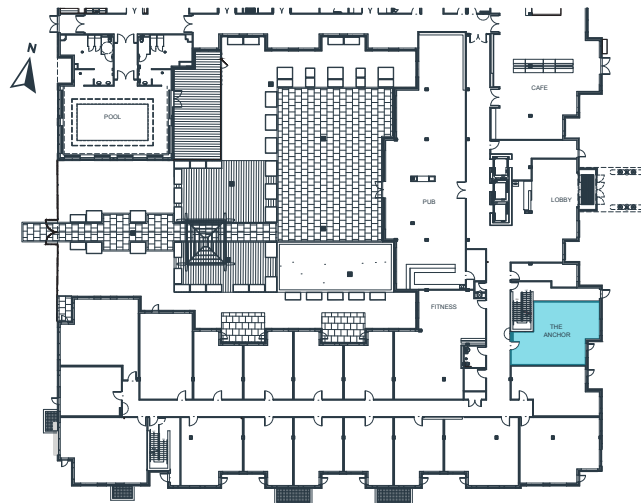

THE ANCHOR FLOORPLAN

THE PIER

AT CANOE BAY

875 SQ. FT. + 58 SQ. FT. TERRACE

1 BEDROOM | 1 BATHROOM | DEN

CANOE BAY

E. & O.E.

CANOE BAY.CA | 613 805 7220

FLOORPLATES

THE ANCHOR

875 SQ. FT. + 58 SQ. FT. TERRACE

1 BEDROOM | 1 BATHROOM | DEN

LEVEL 1

CANOE BAY